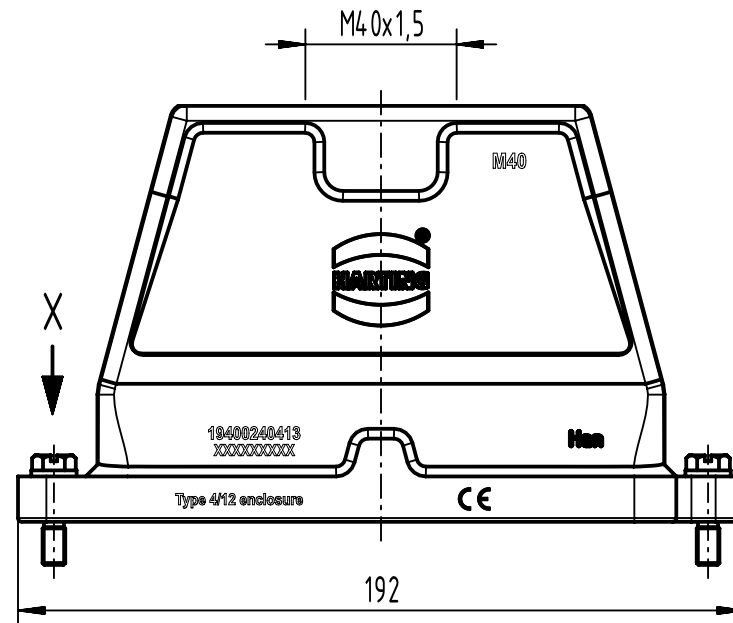

1 2 3 4 5 6

X (2:1)

	All Dimensions in mm Original Size DIN A4		Scale 1:2	Free size tol.		Ref.		
						Sub.		
	All rights reserved		Created by SPRENB	Inspected by GERB	Standardisation 302077	Date 2021-05-18	State Final Release	
	Department EL PD		Title Han 24 HPR Hood Top Entry M40 Screw Lock				Doc-Key / ECM-Nr. 10020194.9/UGD/004/C 500000190688	
HARTING D-32339 Espelkamp			Type TB	Number 19 40 024 0413			Rev. C	Page 1/1