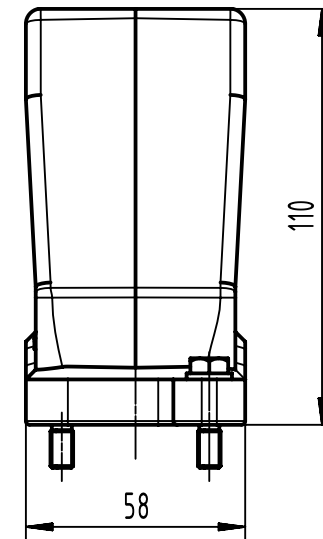

1 2 3 4 5 6

X (2:1)

	All Dimensions in mm Original Size DIN A4		Scale 1:2	Free size tol.		Ref.		
						Sub.		
	All rights reserved		Created by SPRENB	Inspected by GERB	Standardisation 302077	Date 2021-05-18	State Final Release	
	Department EL PD		Title Han 24 HPR Hood Top Entry M40 Screw Lock				Doc-Key / ECM-Nr. 10020194.9/UGD/004/C 500000190688	
HARTING D-32339 Espelkamp			Type TB	Number 19 40 024 0413			Rev. C	Page 1/1