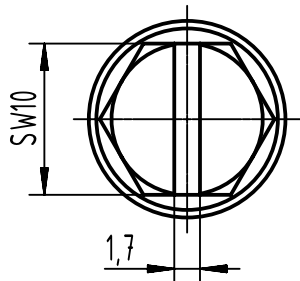

1 2 3 4 5 6

X (2:1)

	All Dimensions in mm Original Size DIN A4		Scale 1:2	Free size tol.		Ref.		
						Sub.		
	All rights reserved		Created by SPRENB	Inspected by GERB	Standardisation 302077	Date 2021-05-18	State Final Release	
	Department EL PD		Title Han 24 HPR Hood Top Entry M40 Screw Lock				Doc-Key / ECM-Nr. 10020194.9/UGD/004/C 500000190688	
HARTING D-32339 Espelkamp			Type TB	Number 19 40 024 0413			Rev. C	Page 1/1