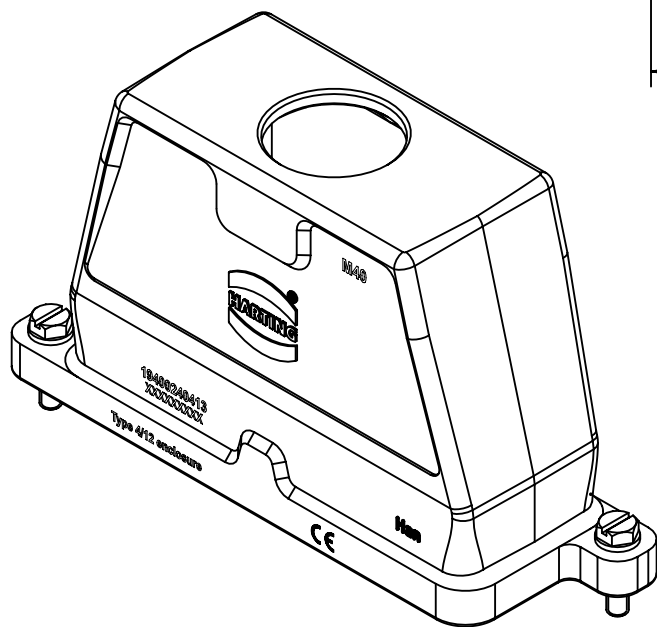

1 2 3 4 5 6

X (2:1)

	All Dimensions in mm Original Size DIN A4		Scale 1:2	Free size tol.		Ref.		
						Sub.		
	All rights reserved		Created by SPRENB	Inspected by GERB	Standardisation 302077	Date 2021-05-18	State Final Release	
	Department EL PD		Title Han 24 HPR Hood Top Entry M40 Screw Lock				Doc-Key / ECM-Nr. 10020194.9/UGD/004/C 500000190688	
HARTING D-32339 Espelkamp			Type TB	Number 19 40 024 0413			Rev. C	Page 1/1