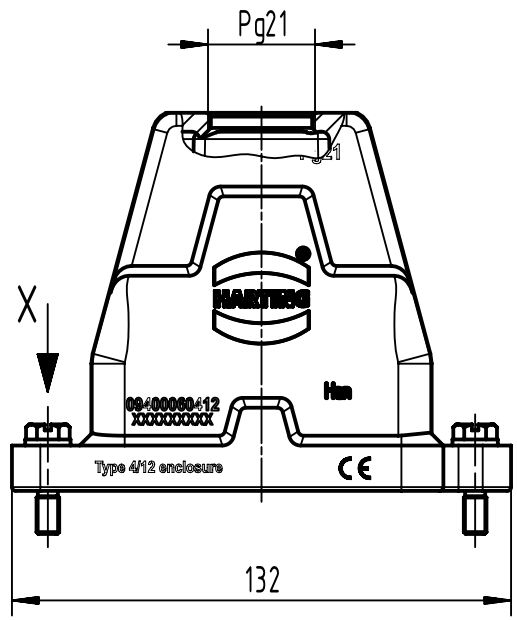

1 2 3 4 5 6

A

B

C

D

X (2:1)

	All Dimensions in mm Original Size DIN A4		Scale 1:2	Free size tol.		Ref.		
						Sub.		
	All rights reserved		Created by SPRENB	Inspected by GERB	Standardisation	Date 2021-09-10	State Final Release	
	Department EL PD		Title Han 6HPR Hood Top Entry PG21 Screw lock				Doc-Key / ECM-Nr. 100208594 / UGD/004/D 500000201415	
HARTING D-32339 Espelkamp			Type TB	Number 09 40 006 0412			Rev. D	Page 1/1