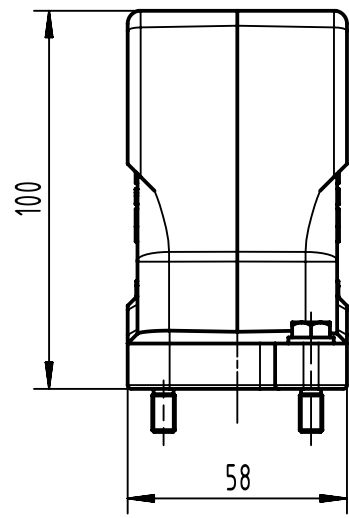

1 2 3 4 5 6

A

B

C

D

X (2:1)

	All Dimensions in mm Original Size DIN A4		Scale 1:2	Free size tol.		Ref.		
						Sub.		
	All rights reserved		Created by SPRENB	Inspected by GERB	Standardisation	Date 2021-09-10	State Final Release	
	Department EL PD		Title Han 6HPR Hood Top Entry PG21 Screw lock				Doc-Key / ECM-Nr. 100208594 / UGD/004/D 500000201415	
HARTING D-32339 Espelkamp			Type TB	Number 09 40 006 0412			Rev. D	Page 1/1