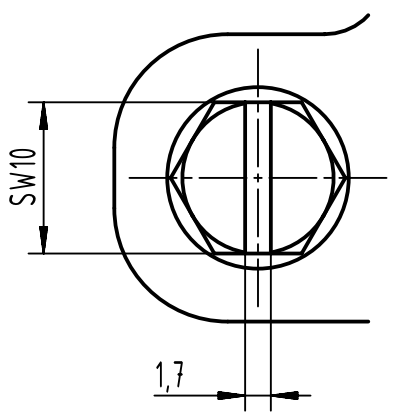

1 2 3 4 5 6

A

B

C

D

X (2:1)

	All Dimensions in mm Original Size DIN A4		Scale 1:2	Free size tol.		Ref.		
						Sub.		
	All rights reserved		Created by SPRENB	Inspected by GERB	Standardisation	Date 2021-09-10	State Final Release	
	Department EL PD		Title Han 6HPR Hood Top Entry PG21 Screw lock				Doc-Key / ECM-Nr. 100208594 / UGD/004/D 500000201415	
HARTING D-32339 Espelkamp			Type TB	Number 09 40 006 0412			Rev. D	Page 1/1