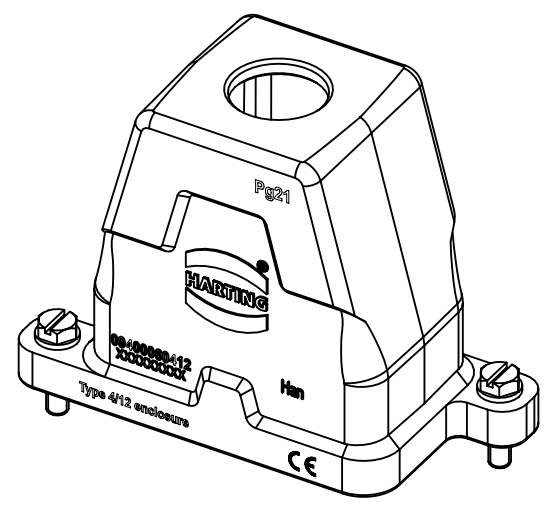

1 2 3 4 5 6

A

B

C

D

X (2:1)

	All Dimensions in mm Original Size DIN A4		Scale 1:2	Free size tol.		Ref.		
						Sub.		
	All rights reserved		Created by SPRENB	Inspected by GERB	Standardisation	Date 2021-09-10	State Final Release	
	Department EL PD		Title Han 6HPR Hood Top Entry PG21 Screw lock				Doc-Key / ECM-Nr. 100208594 / UGD/004/D 500000201415	
HARTING D-32339 Espelkamp			Type TB	Number 09 40 006 0412			Rev. D	Page 1/1