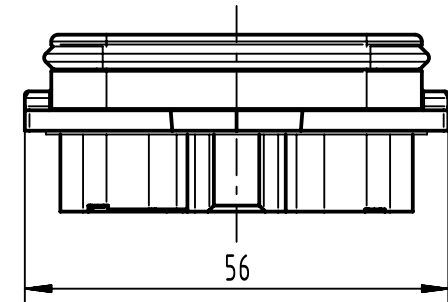

panel cut out  
(1:2)

range of delivery: housing bulkhead mounting with gasket

	All rights reserved Department EL PD	Created by HELLMANN	Inspected by GERB	Standardisation	Date 2022-02-15	State Final Release	
		Title Han-Yellock 30 bulkhead housing					Doc-Key / ECM-Nr. 100540321/UGD/001/B 500000211702
HARTING D-32339 Espelkamp		Type TB	Number 11 13 300 0301			Rev. B	Page 1/1