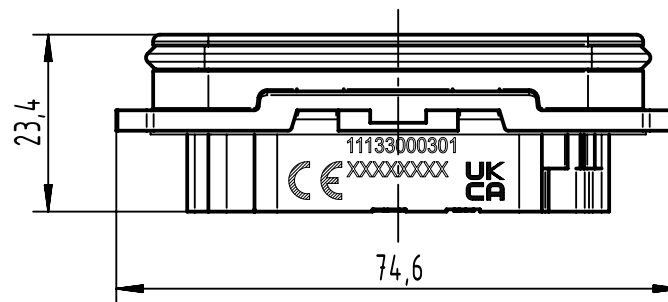

panel cut out  
(1:2)

range of delivery: housing bulkhead mounting with gasket

	All rights reserved Department EL PD	Created by HELLMANN	Inspected by GERB	Standardisation	Date 2022-02-15	State Final Release	
		Title Han-Yellock 30 bulkhead housing					Doc-Key / ECM-Nr. 100540321/UGD/001/B 500000211702
HARTING D-32339 Espelkamp		Type TB	Number 11 13 300 0301			Rev. B	Page 1/1