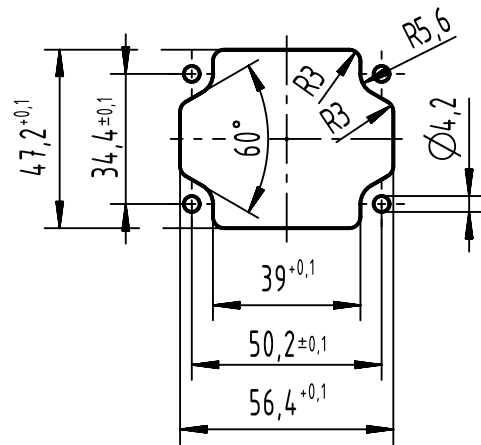

panel cut out  
(1:2)

range of delivery: housing bulkhead mounting with gasket

	All rights reserved Department EL PD	Created by HELLMANN	Inspected by GERB	Standardisation	Date 2022-02-15	State Final Release	
		Title Han-Yellock 30 bulkhead housing					Doc-Key / ECM-Nr. 100540321/UGD/001/B 500000211702
HARTING D-32339 Espelkamp		Type TB	Number 11 13 300 0301			Rev. B	Page 1/1