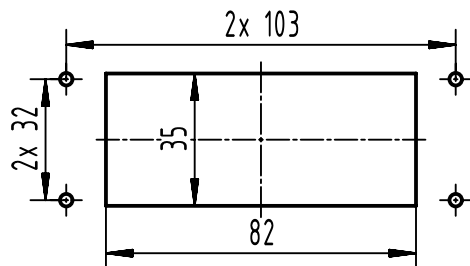

(1:2)

panel cut out

	All rights reserved Department EL PD	All Dimensions in mm Original Size DIN A4		Scale 1:1	Free size tol.	Ref.
		Created by HELLMANN	Inspected by GERB	Standardisation	Date 2022-09-28	State Final Release
HARTING D-32339 Espelkamp		Title Han HP Base Panel			Doc-Key / ECM-Nr. 100194679/UGD/005/B 500000226013	
		Type TB	Number 09 39 016 0310		Rev. B	Page 1/1