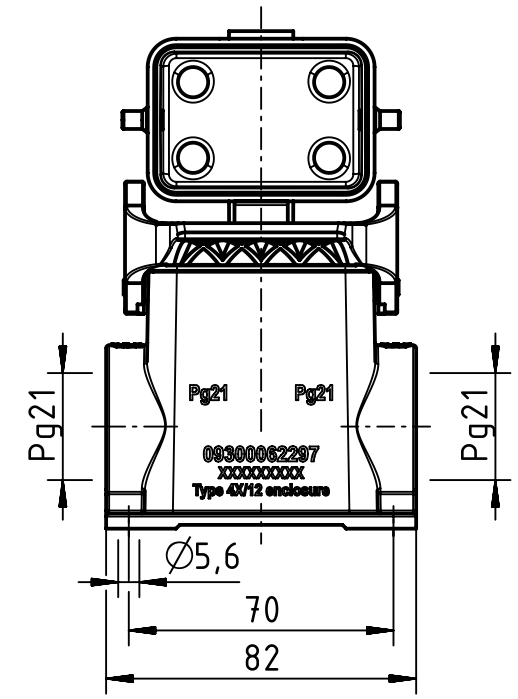

1 2 3 4 5 6

A

B

C

D

	All rights reserved Department EL PD	All Dimensions in mm Original Size DIN A4	Scale 1:2	Free size tol.	Ref. Sub.
		HARTING Electric GmbH & Co. KG D-32339 Espelkamp	Created by 102700	Inspected by SUNDERMEIER	Standardisation GARSKE
Title Han B Base Surface HC 1 Lever Metal Cove					Doc-Key / ECM-Nr. 100207231/UGD/004/C 500000166813
		Type TB	Number 09 30 006 2297		Rev. C
					Page 1/1