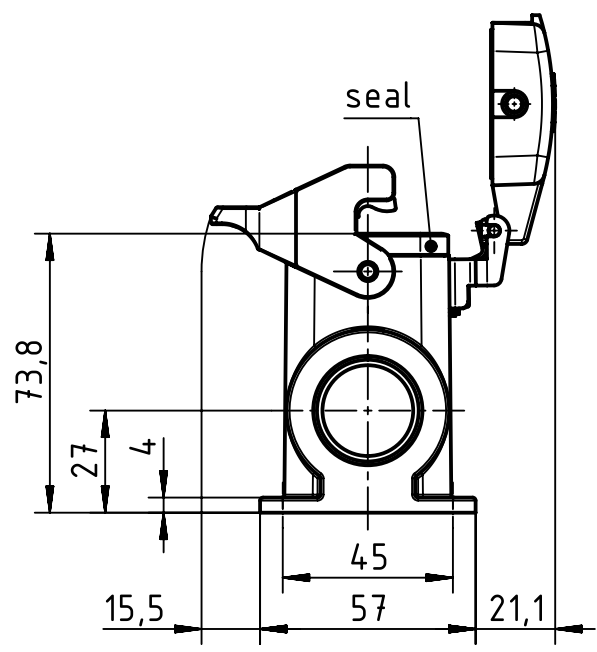

1 2 3 4 5 6

A

B

C

D

	All rights reserved Department EL PD	All Dimensions in mm Original Size DIN A4	Scale 1:2	Free size tol.	Ref. Sub.
		HARTING Electric GmbH & Co. KG D-32339 Espelkamp	Created by 102700	Inspected by SUNDERMEIER	Standardisation GARSKE
Title Han B Base Surface HC 1 Lever Metal Cove					Doc-Key / ECM-Nr. 100207231/UGD/004/C 500000166813
		Type TB	Number 09 30 006 2297		Rev. C
					Page 1/1