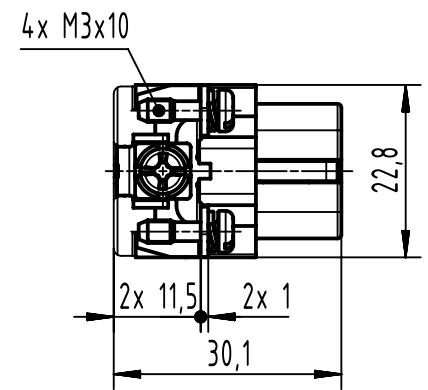

1 2 3 4 5 6

A
B
C
D

panel cut out

	All Dimensions in mm Original Size DIN A4		Scale 1:1	Free size tol.		Ref.
						Sub.
	All rights reserved		Created by BALSAN	Inspected by 402602	Standardisation	Date 2022-12-05
	Department EL PD					State Final Release
HARTING			Title Han 10A-BU-C			Doc-Key / ECM-Nr. 100087316/UGD/007/E 500000231824
D-32339 Espelkamp			Type TB	Number 09 20 010 3101		
					Rev. E	Page 1/1