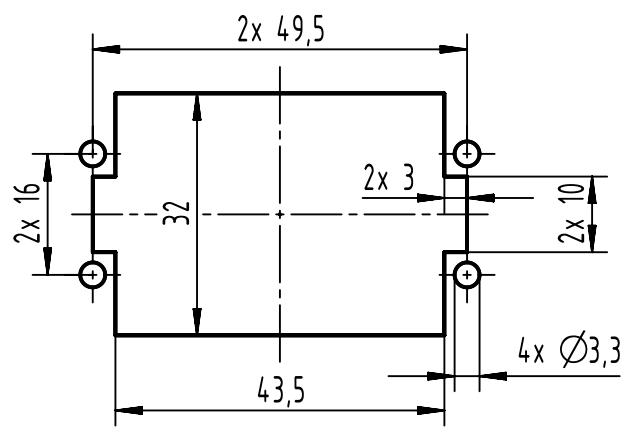

1 2 3 4 5 6

A
B
C
D

panel cut out

	All Dimensions in mm Original Size DIN A4		Scale 1:1	Free size tol.		Ref.
						Sub.
	All rights reserved		Created by BALSAN	Inspected by 402602	Standardisation	Date 2022-12-05
	Department EL PD					State Final Release
HARTING			Title Han 10A-BU-C			Doc-Key / ECM-Nr. 100087316/UGD/007/E 500000231824
D-32339 Espelkamp			Type TB	Number 09 20 010 3101		
					Rev. E	Page 1/1