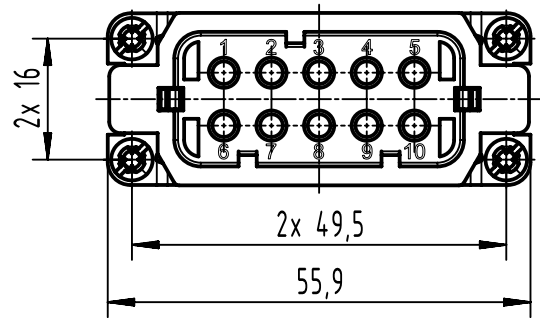

1 2 3 4 5 6

A
B
C
D

panel cut out

	All Dimensions in mm Original Size DIN A4		Scale 1:1	Free size tol.		Ref.
						Sub.
	All rights reserved		Created by BALSAN	Inspected by 402602	Standardisation	Date 2022-12-05
	Department EL PD					State Final Release
HARTING			Title Han 10A-BU-C			Doc-Key / ECM-Nr. 100087316/UGD/007/E 500000231824
D-32339 Espelkamp			Type TB	Number 09 20 010 3101		
					Rev. E	Page 1/1