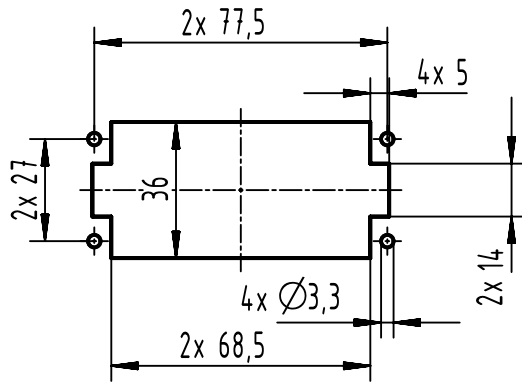

1 2 3 4 5 6

A

B

C

D

panel cut out (1:2)

	All Dimensions in mm Original Size DIN A4		Scale 1:1	Free size tol.		Ref.
						Sub.
	All rights reserved		Created by 100887	Inspected by SCHNIEDER	Standardisation 302077	Date 2021-03-18
	Department EL PD		Title Han 40 EEE-M-C			State Final Release
HARTING D-32339 Espelkamp			Type TB	Number 09 32 040 3001		Doc-Key / ECM-Nr. 100175074/UGD/004/D 500000191076
					Rev. D	Page 1/1