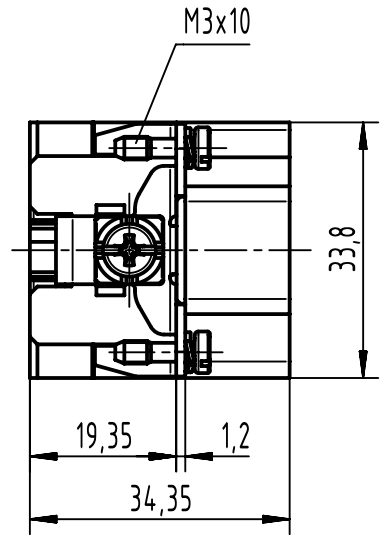

1 2 3 4 5 6

A

B

C

D

panel cut out (1:2)

	All Dimensions in mm Original Size DIN A4		Scale 1:1	Free size tol.		Ref.
						Sub.
	All rights reserved		Created by 100887	Inspected by SCHNIEDER	Standardisation 302077	Date 2021-03-18
	Department EL PD		Title Han 40 EEE-M-C			State Final Release
HARTING D-32339 Espelkamp			Type TB	Number 09 32 040 3001		Doc-Key / ECM-Nr. 100175074/UGD/004/D 500000191076
					Rev. D	Page 1/1