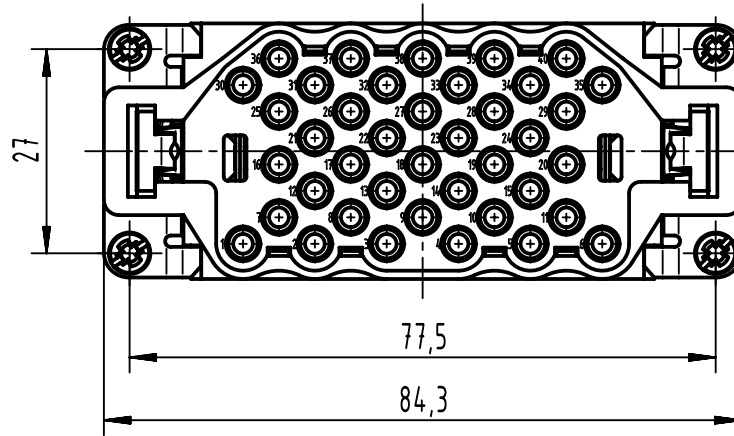

1 2 3 4 5 6

A

B

C

D

panel cut out (1:2)

	All Dimensions in mm Original Size DIN A4		Scale 1:1	Free size tol.		Ref.
						Sub.
	All rights reserved		Created by 100887	Inspected by SCHNIEDER	Standardisation 302077	Date 2021-03-18
	Department EL PD		Title Han 40 EEE-M-C			State Final Release
HARTING D-32339 Espelkamp			Type TB	Number 09 32 040 3001		Doc-Key / ECM-Nr. 100175074/UGD/004/D 500000191076
					Rev. D	Page 1/1