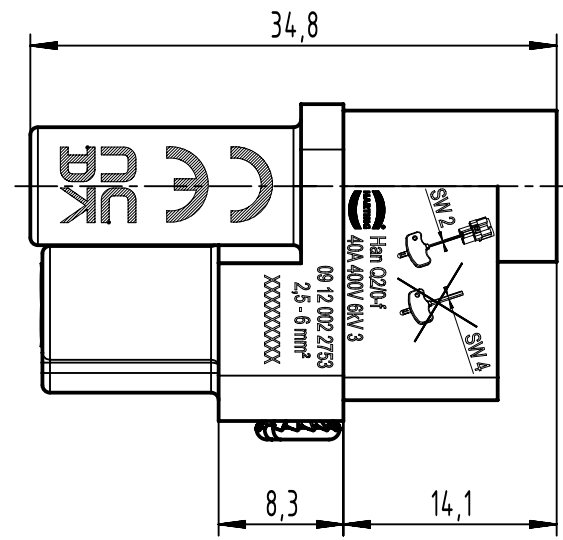

1 2 3 4 5 6

A
B
C
D

insert fixing screw M3x6
enclosed separately

	All Dimensions in mm Original Size DIN A4		Scale 2:1	Free size tol.		Ref. Sub.	
		All rights reserved Department EL PD	Created by 100887	Inspected by SUNDERMEIER	Standardisation	Date 2022-10-28	State Final Release
HARTING D-32339 Espelkamp		Title Han Q 2/0-bu 2,5-6 mm ²			Doc-Key / ECM-Nr. 100177397/UGD/005/B 500000225850		
			Type TB	Number 09 12 002 2753		Rev. B	Page 1/1