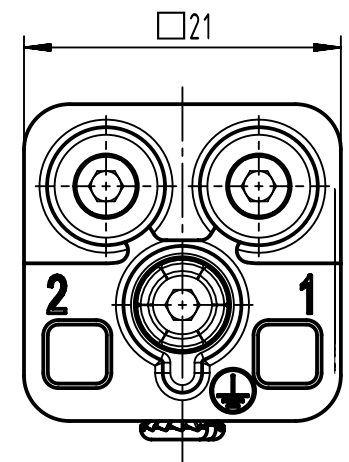

1 2 3 4 5 6

A
B
C
D

insert fixing screw M3x6
enclosed separately

	All Dimensions in mm Original Size DIN A4		Scale 2:1	Free size tol.		Ref. Sub.	
		All rights reserved Department EL PD	Created by 100887	Inspected by SUNDERMEIER	Standardisation	Date 2022-10-28	State Final Release
HARTING D-32339 Espelkamp		Title Han Q 2/0-bu 2,5-6 mm ²			Doc-Key / ECM-Nr. 100177397/UGD/005/B 500000225850		
			Type TB	Number 09 12 002 2753		Rev. B	Page 1/1