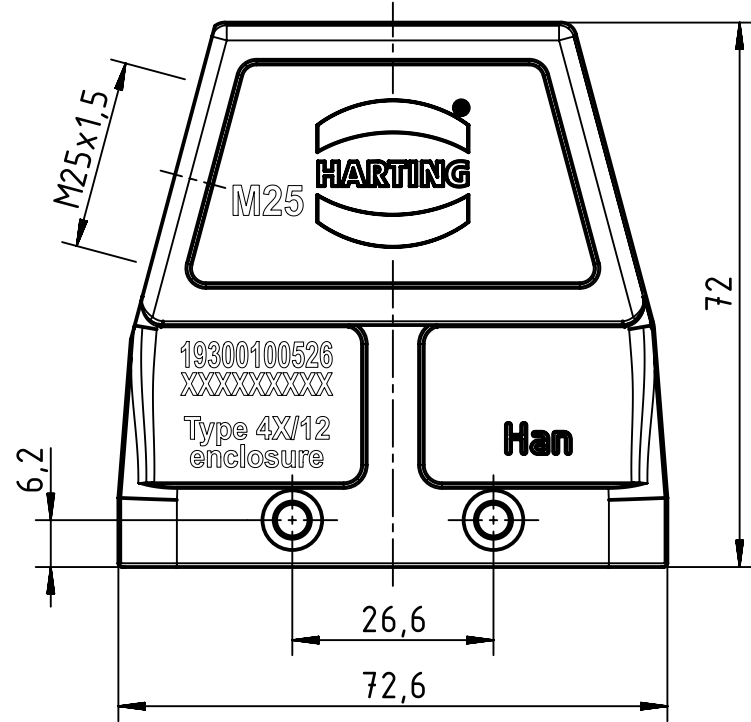

1 2 3 4 5 6

A

B

C

D

	All Dimensions in mm Original Size DIN A4		Scale 1:1	Free size tol.	Ref.
			Created by SPRENB	Inspected by GERB	Standardisation GARSKE
All rights reserved Department EL PD		Title Han B Hood Side Entry HC 4 Pegs M25		Date 2020-02-24	State Final Release
HARTING Electric GmbH & Co. KG D-32339 Espelkamp		Type TB		Number 19 30 010 0526	
					Doc-Key / ECM-Nr. 100232928/UGD/000/E 500000163189
					Rev. E
					Page 1/1