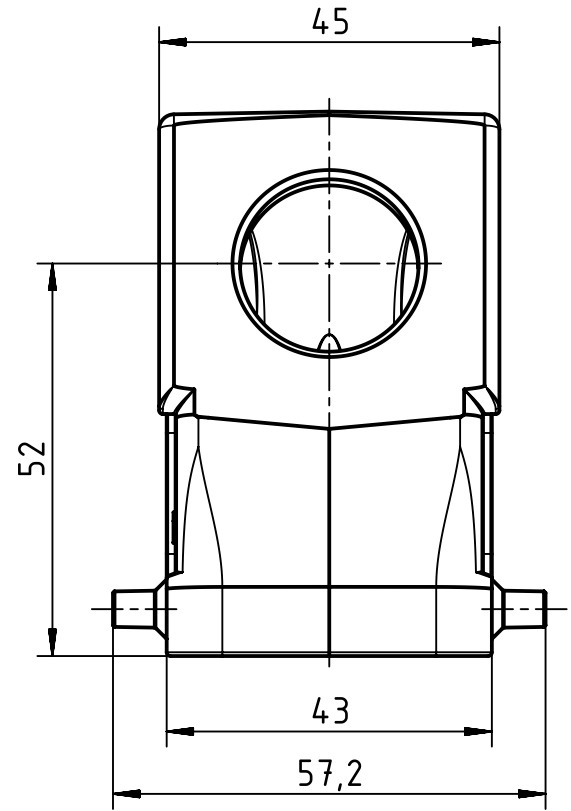

1 2 3 4 5 6

A

B

C

D

	All Dimensions in mm Original Size DIN A4		Scale 1:1	Free size tol.	Ref.
			Created by SPRENB	Inspected by GERB	Standardisation GARSKE
All rights reserved Department EL PD		Title Han B Hood Side Entry HC 4 Pegs M25		Date 2020-02-24	State Final Release
HARTING Electric GmbH & Co. KG D-32339 Espelkamp		Type TB		Number 19 30 010 0526	
					Doc-Key / ECM-Nr. 100232928/UGD/000/E 500000163189
					Rev. E
					Page 1/1