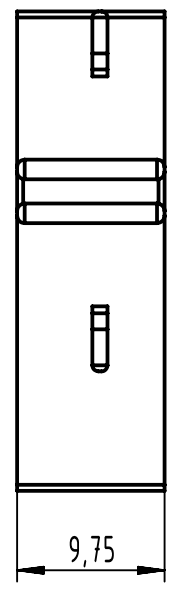

1 2 3 4 5 6

A

B

C

D

	All Dimensions in mm Original Size DIN A4		Scale 2:1	Free size tol.		Ref.		
						Sub.		
	All rights reserved		Created by BALSAN	Inspected by 402602	Standardisation	Date 2022-11-16	State Final Release	
	Department EL PD		Title Han-Yellock Module QL 20A				Doc-Key / ECM-Nr. 100198085/UGD/005/C 500000230218	
HARTING D-32339 Espelkamp			Type TB	Number 11 05 105 2633			Rev. C	Page 1/1