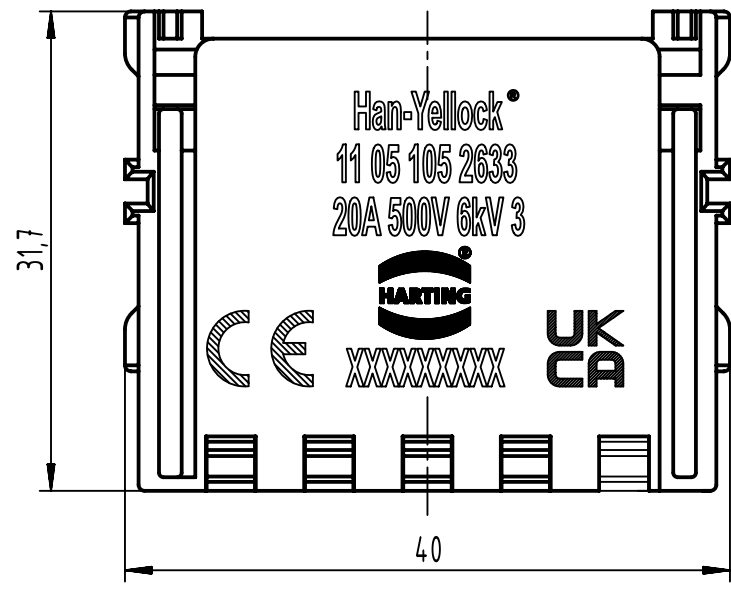

1 2 3 4 5 6

A

B

C

D

	All Dimensions in mm Original Size DIN A4		Scale 2:1	Free size tol.		Ref.		
						Sub.		
	All rights reserved		Created by BALSAN	Inspected by 402602	Standardisation	Date 2022-11-16	State Final Release	
	Department EL PD		Title Han-Yellock Module QL 20A				Doc-Key / ECM-Nr. 100198085/UGD/005/C 500000230218	
HARTING D-32339 Espelkamp			Type TB	Number 11 05 105 2633			Rev. C	Page 1/1