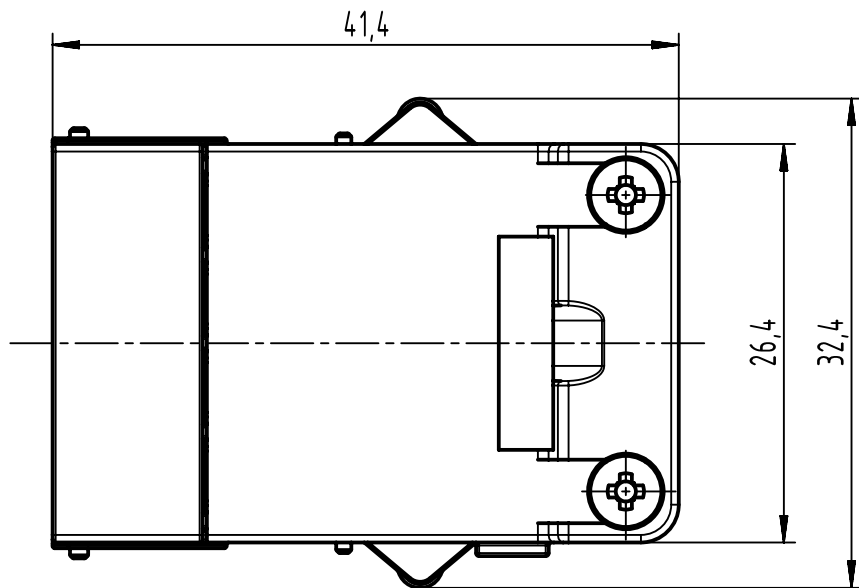

1 2 3 4 5 6

A

B

C

D

wiring acc. EIA/TIA 568A
view from termination side

brown	8•	•7	white/brown
blue	4•	•5	white/blue
orange	6•	•3	white/orange
green	2•	•1	white/green

wiring acc. EIA/TIA 568B
view from termination side

brown	8•	•7	white/brown
blue	4•	•5	white/blue
green	6•	•3	white/green
orange	2•	•1	white/orange

	All rights reserved Department EL PD	All Dimensions in mm Original Size DIN A4	Scale 2:1	Free size tol.	Ref. Sub.
		Created by MOELLERLI	Inspected by RUETERA	Standardisation SAP_WFRT	Date 2022-04-06
HARTING D-32339 Espelkamp		Title Han GigaBit Cat8 (GND), male			Doc-Key / ECM-Nr. 100924.003/UGD/002/C 500000215323
		Type TB	Number 09 14 008 3035		Rev. C Page 1/1