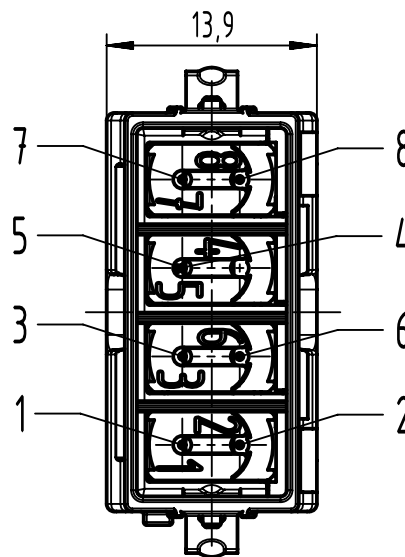

1 2 3 4 5 6

A

B

C

D

wiring acc. EIA/TIA 568A
view from termination side

brown	8•	•7	white/brown
blue	4•	•5	white/blue
orange	6•	•3	white/orange
green	2•	•1	white/green

wiring acc. EIA/TIA 568B
view from termination side

brown	8•	•7	white/brown
blue	4•	•5	white/blue
green	6•	•3	white/green
orange	2•	•1	white/orange

	All rights reserved Department EL PD	All Dimensions in mm Original Size DIN A4	Scale 2:1	Free size tol.	Ref. Sub.
		Created by MOELLERLI	Inspected by RUETERA	Standardisation SAP_WFRT	Date 2022-04-06
HARTING D-32339 Espelkamp		Title Han GigaBit Cat8 (GND), male			Doc-Key / ECM-Nr. 100924.003/UGD/002/C 500000215323
		Type TB	Number 09 14 008 3035		Rev. C Page 1/1