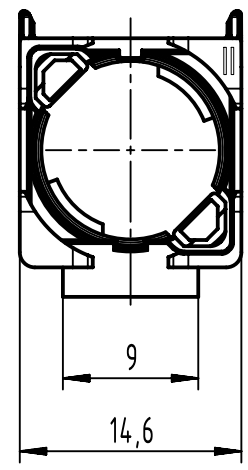

A

B

C

D

	All rights reserved Department EL PD	All Dimensions in mm Original Size DIN A4		Scale 2:1	Free size tol.		Ref. Sub.			
		Created by 100887	Inspected by RUETERA	Standardisation SAP_WFRT	Date 2022-11-09	State Final Release		Doc-Key / ECM-Nr. 100955917/UGD/001/C 500000229666		
HARTING D-32339 Espelkamp		Title Han Domino M12 cube (F.2)			Type TB		Number 09 14 921 2101		Rev. C	Page 1/1