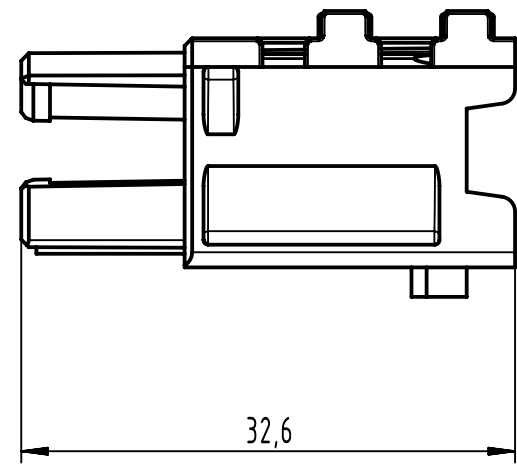

A

B

C

D

	All rights reserved Department EL PD	All Dimensions in mm Original Size DIN A4		Scale 2:1	Free size tol.		Ref. Sub.			
		Created by 100887	Inspected by RUETERA	Standardisation SAP_WFRT	Date 2022-11-09	State Final Release		Doc-Key / ECM-Nr. 100955917/UGD/001/C 500000229666		
HARTING D-32339 Espelkamp		Title Han Domino M12 cube (F.2)			Type TB		Number 09 14 921 2101		Rev. C	Page 1/1