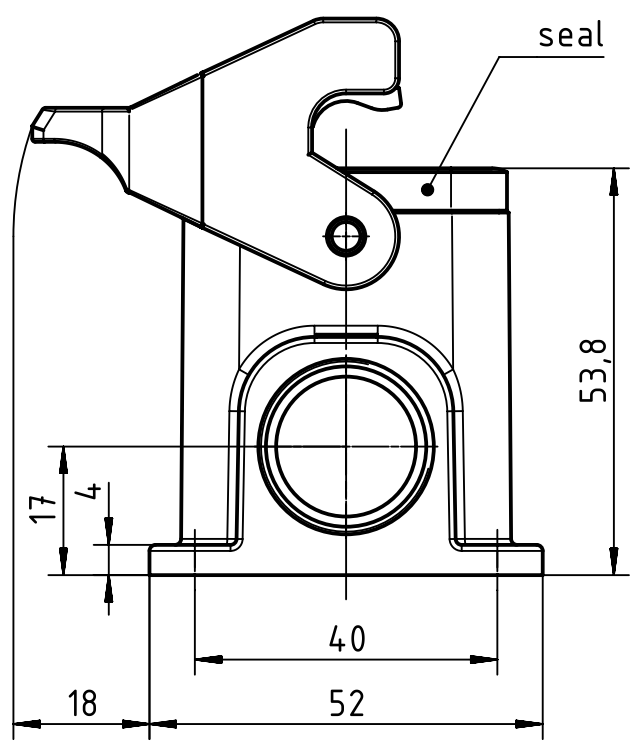

1 2 3 4 5 6

A

B

C

D

	All rights reserved Department EL PD HARTING Electric GmbH & Co. KG D-32339 Espelkamp	All Dimensions in mm Original Size DIN A4		Scale 1:1	Free size tol.	Ref. Sub.
		Created by HELLMANN	Inspected by GERB	Standardisation GARSKE	Date 2019-12-09	State Final Release
Title Han B Base SM LC 1 Lever 1 x Pg16						Rev. C
Type TB				Number 09 30 010 1251		Page 1/1