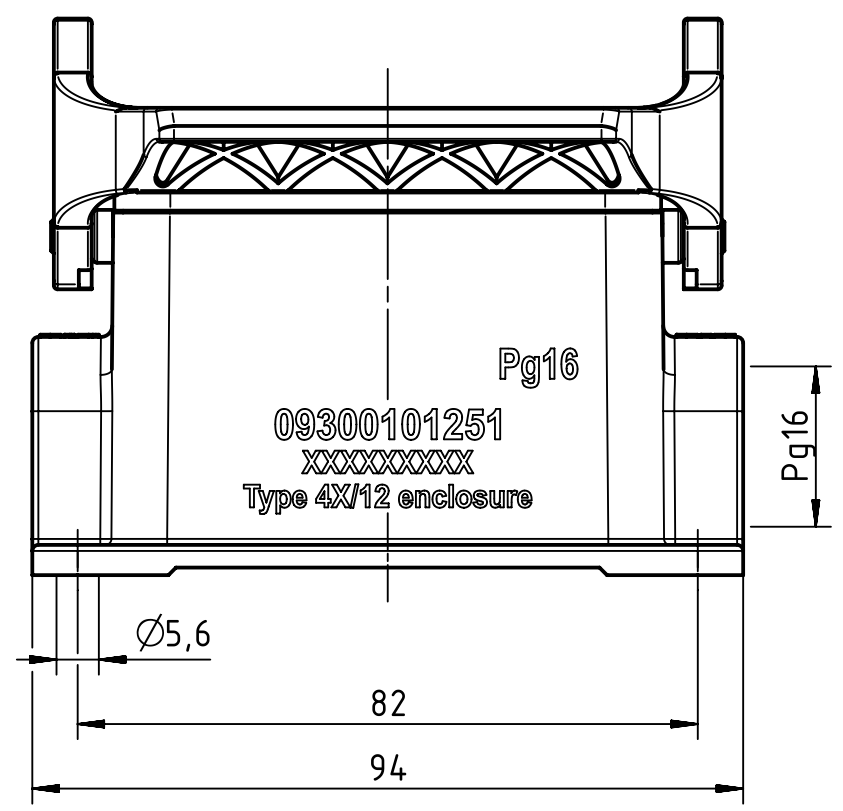

1 2 3 4 5 6

A

B

C

D

	All rights reserved Department EL PD HARTING Electric GmbH & Co. KG D-32339 Espelkamp	All Dimensions in mm Original Size DIN A4		Scale 1:1	Free size tol.	Ref. Sub.
		Created by HELLMANN	Inspected by GERB	Standardisation GARSKE	Date 2019-12-09	State Final Release
Title Han B Base SM LC 1 Lever 1 x Pg16						Rev. C
Type TB				Number 09 30 010 1251		Page 1/1