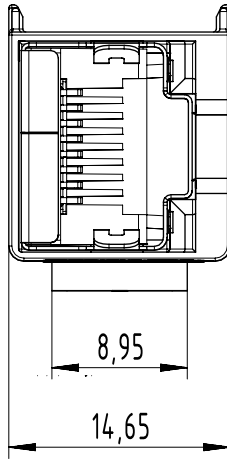

1 2 3 4 5 6

A

B

C

D

	All rights reserved Department EL PD	All Dimensions in mm Original Size DIN A4		Scale 2:1	Free size tol.		Ref. Sub.		
		Created by 402602	Inspected by 402602	Standardisation	Date 27-May-2024	State 40 - Released		Doc-Key / ECM-Nr. DS00212375	
HARTING D-32339 Espelkamp		Title HAN Domino RJ45 cube, gender changer F.2			Type TB	Design Number DS00212375	SAP Mat. Number 09149452101	Rev. B	Page 1/1