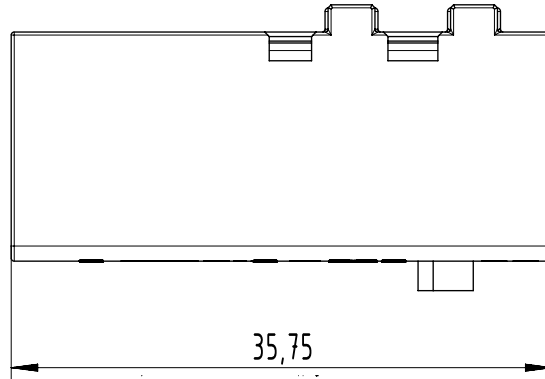

1 2 3 4 5 6

A

B

C

D

	All rights reserved Department EL PD	All Dimensions in mm Original Size DIN A4		Scale 2:1	Free size tol.		Ref. Sub.		
		Created by 402602	Inspected by 402602	Standardisation	Date 27-May-2024	State 40 - Released		Doc-Key / ECM-Nr. DS00212375	
HARTING D-32339 Espelkamp		Title HAN Domino RJ45 cube, gender changer F.2			Type TB	Design Number DS00212375	SAP Mat. Number 09149452101	Rev. B	Page 1/1