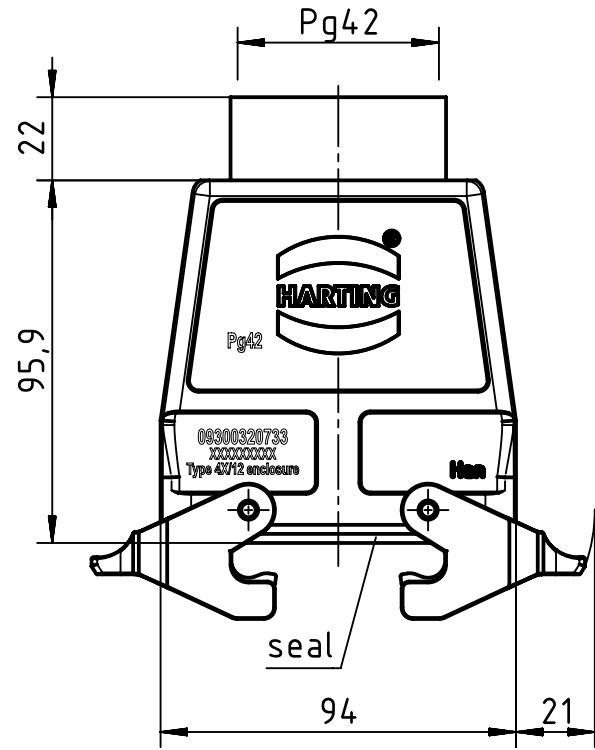

1 2 3 4 5 6

A

B

C

D

	All Dimensions in mm Original Size DIN A4		Scale 1:2	Free size tol.		Ref.		
						Sub.		
	All rights reserved		Created by HELLMANN	Inspected by GERB	Standardisation RUETERA	Date 2020-07-13	State Final Release	
	Department EL PD		Title Han B Hood Coupler HC 2 Levers PG 42				Doc-Key / ECM-Nr. 100186126/UGD/004/D 500000172225	
HARTING Electric GmbH & Co. KG D-32339 Espelkamp			Type TB	Number 09 30 032 0733			Rev. D	Page 1/1