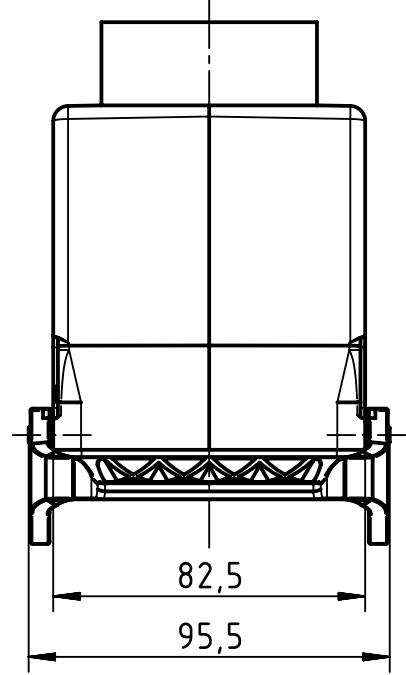

1 2 3 4 5 6

A

B

C

D

	All Dimensions in mm Original Size DIN A4		Scale 1:2	Free size tol.		Ref.		
						Sub.		
	All rights reserved		Created by HELLMANN	Inspected by GERB	Standardisation RUETERA	Date 2020-07-13	State Final Release	
	Department EL PD		Title Han B Hood Coupler HC 2 Levers PG 42				Doc-Key / ECM-Nr. 100186126/UGD/004/D 500000172225	
HARTING Electric GmbH & Co. KG D-32339 Espelkamp			Type TB	Number 09 30 032 0733			Rev. D	Page 1/1